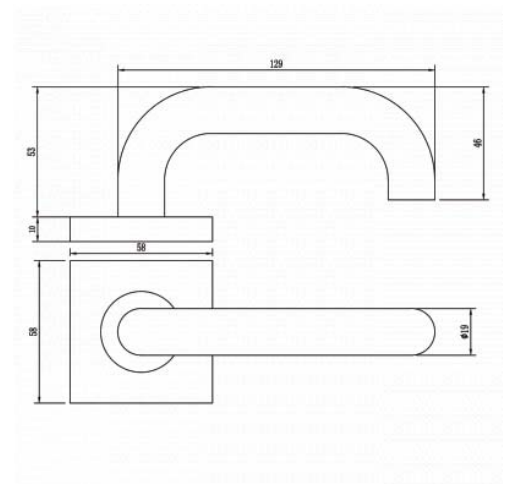

F SQUARE ROSE DOOR FURNITURE PASSAGE SET 51 LEVER

DETAILS

PRODUCT CODE

F0151SSS

DIMENSIONS

55mm x 55mm

DOOR THICKNESS

Suits 32-50mm Doors

FIXING

Concealed 38mm-41mm horizontal bolt through fixing

HANDING

Non-Handed

MATERIAL

304 Grade Stainless Steel

OVERALL THICKNESS

10mm

PRODUCT SERIES

F Square Rose Door Furniture

WARRANTIES

25 Years Mechanical

NOTES

Product code identifies SSS finish

FINISHES

Satin Rose Gold (SRG)

Satin Graphite (SGR)

Satin Black (SBL)

Satin Antique Bronze (SABZ)

Satin Antique Brass (SAB)

Satin Stainless Steel (SSS)

Polished Stainless Steel (PSS)

CERTIFICATIONS